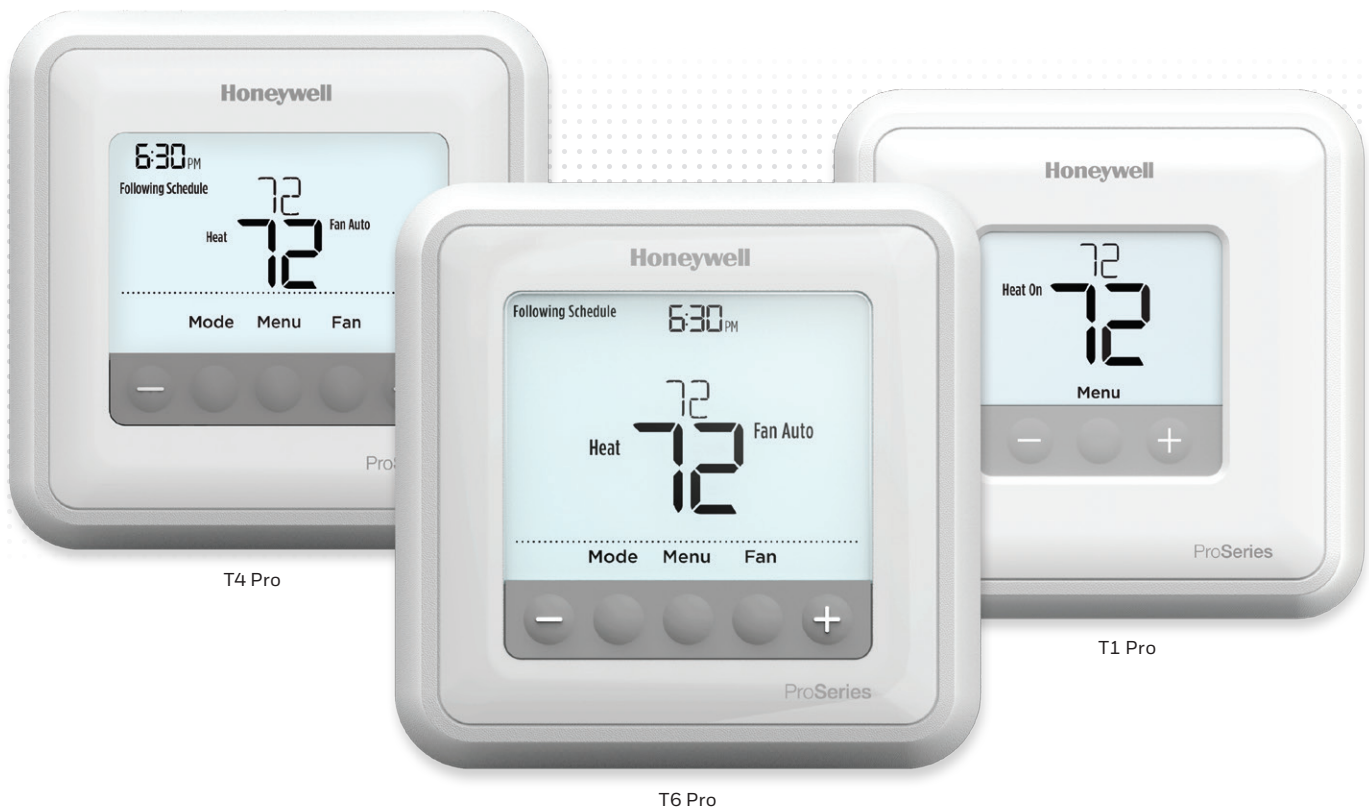

Introducing
THE NEW STANDARD FOR SIMPLE

Honeywell T Series

The Honeywell T Series is a portfolio of non-connected and Wi-Fi connected thermostats designed with contractors in mind. With an interface you know, features you trust and the Honeywell quality you depend on in a sleek new aesthetic, the non-connected T Series thermostats are setting the new standard for simple.

Simple installation

All T Series thermostats use the same UWP mounting system, helping you standardize your training program, install process and truck stock. Install one and you can install them all.

Simple upsell

The T Series features a snap-together design that enables you to easily move customers from a non-connected to a connected thermostat when they're ready for Wi-Fi – without having to remove the connector and cover plate.*