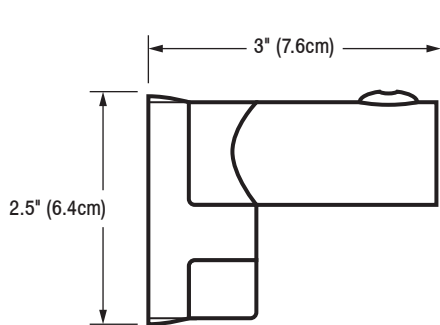

WINGITS®

BRACKET SIDE

BRACKET TOP