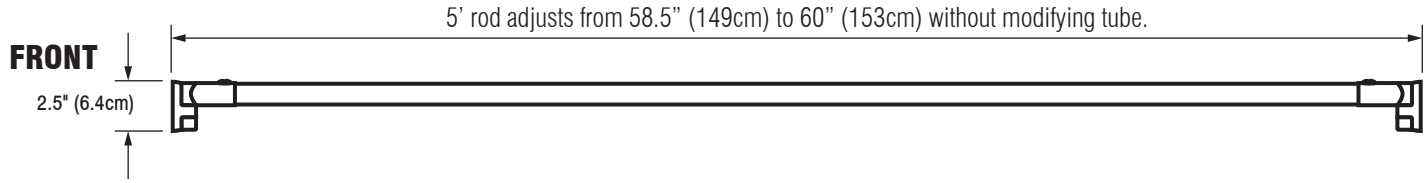

WINGITS®

BRACKET SIDE

BRACKET TOP