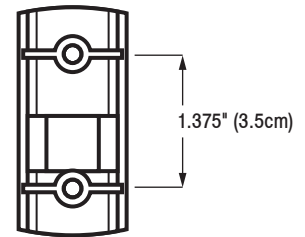

BRACKET BACK