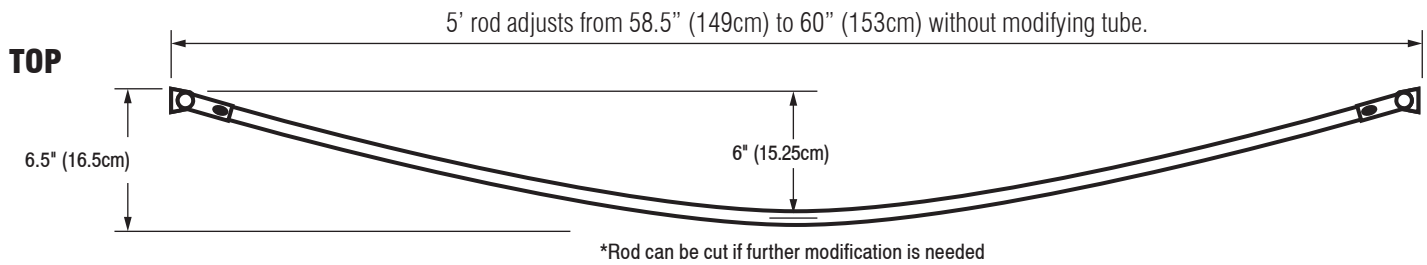

WINGITS®

BRACKET SIDE

BRACKET TOP