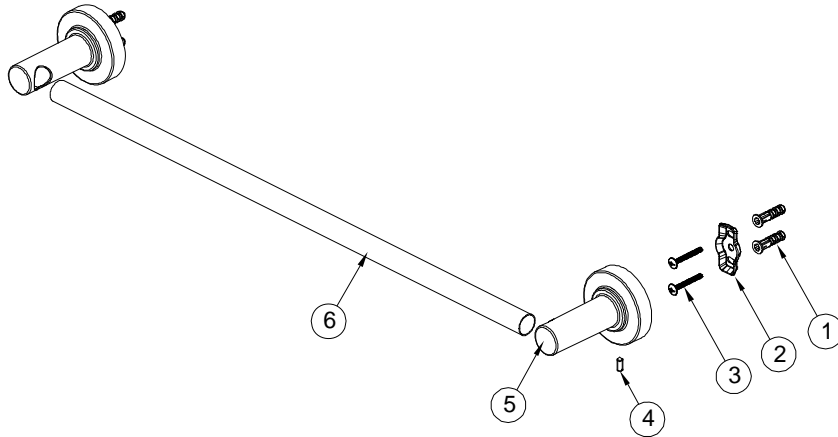

SPECIFICATIONS FOR TOWEL BARS

EsSEN™

Description

- 24" Towel bar
- Contemporary styling
- Chrome-plated finish
- Durable metal construction
- Concealed screw mounting
- Wall anchors and screws included
- Installs in minutes
- Complements the appearance of your Premier faucets

Warranty

- Three-Year Limited Warranty

Refer to Premier warranty program for further details and restrictions.

Model 120082

24" Towel Bar
Chrome-Plated Finish

No.	Part	Material	Qty.
1	Plastic Anchor	Plastic	4
2	Mounting Bracket	Steel	2
3	Mounting Screw	Steel	4
4	Set Screw	Steel	2
5	Towel Bar Post	Zinc	2
6	24" Towel Bar	Aluminum	1

All dimensions are nominal.