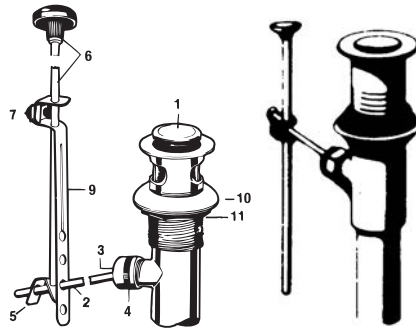

0594

SUPPLYWORKS 700047 ENCORE ADD-ON FAUCET

K-11X018 DOUBLE JOINTED SPOUT FURNISHED WITH K55-7018

ITEM KEY	CAT. NO.	MFG NO.	DESCRIPTION
3	793616	K55-Y010	HOT STEM ASSY.
4	*S/O	K50-0110	HANDLE KIT
6	553236		STREAM REGULATOR SCREEN
7	*S/O	KN11-X006	SWINGSPOUT W/AERATOR K11-X006, 6"
7	*S/O	K11-X008	SWINGSPOUT W/AERATOR K11-X008, 8"
7	700328	KN11-X012	SWINGSPOUT W/AERATOR K11-X0012, 12"
7	*S/O	KN11-X014	SWINGSPOUT W/AERATOR K11-X0014, 14"
7	*S/O	K11-X016	SWINGSPOUT W/AERATOR K11-X0016, 16"
7A	*S/O	KN11-X018	SWINGSPOUT W/AERATOR K11-X0018, 18" (K11-X018 DOUBLE JOINTED SPOUT INCLUDED)
7B	*S/O	KN50-X148	SPOUT ADAPTOR FOR 7 & 7A, REQUIRED TO ADAPT T & S FAUCETS (NOT SHOWN)
COMPLETE FITTING			
8	700047	KN55-7012	COMPLETE 12" SINGLE SPOUT FAUCET

0596

SUPPLYWORKS POP-UP STOPPER REPAIRS

Comes complete, with repair parts available separately. Has chrome-plated brass body, chrome-plated 17-gauge 1-1/4"x4" tailpiece, and chrome-plated stopper head with o-ring seal. A "golden compound" beveled basin gasket and brass friction ring are also included. The vertical lift rod and horizontal ball joint rod are both fully adjustable to permit use on many different fixtures. Complete assembly, comes individually boxed. Packaged 24, 12, 6.

ITEM KEY	CAT. NO.	MFG NO.	DESCRIPTION
	812190	02-AC1655	POP-UP ASSEMBLY, COMPLETE (WITH 17 GA. TAILPIECE) (INCLUDES C.P. BRASS NUT #239350)
1	808487	02-1939 NON VANDAL	NO.1 POP-UP STOPPER W/O-RING (PLASTIC)
2	812191	02-1055	C.P. BALL JOINT ROD
3	553234	1458	PLASTIC BALL JOINT PACKING (2 REQUIRED)
4	*S/O	1457	BALL ROD NUT (PLASTIC)
5	808459	08-1007	SPRING CLIP
6	808458	1684	ROD & KNOB ASSEMBLY
9	810310	30396	METAL HANGER BAR
10	552640	G-1A	MACK GASKET