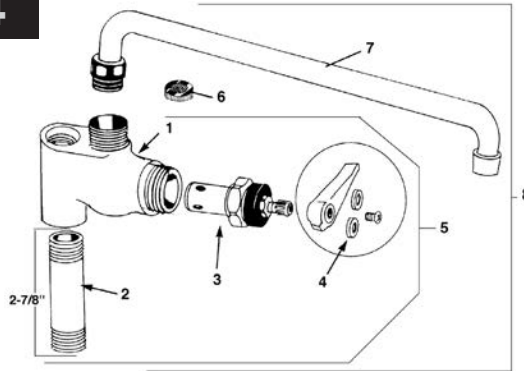

0594

SUPPLYWORKS 700047 ENCORE ADD-ON FAUCET

K-11X018 DOUBLE JOINTED SPOUT FURNISHED WITH K55-7018

ITEM KEY	CAT. NO.	MFG NO.	DESCRIPTION
3	793616	K55-Y010	HOT STEM ASSY.
4	*S/O	K50-0110	HANDLE KIT
6	553236		STREAM REGULATOR SCREEN
7	*S/O	KN11-X006	SWINGSPOUT W/AERATOR K11-X006, 6"
7	*S/O	K11-X008	SWINGSPOUT W/AERATOR K11-X008, 8"
7	700328	KN11-X012	SWINGSPOUT W/AERATOR K11-X0012, 12"
7	*S/O	KN11-X014	SWINGSPOUT W/AERATOR K11-X0014, 14"
7	*S/O	K11-X016	SWINGSPOUT W/AERATOR K11-X0016, 16"
7A	*S/O	KN11-X018	SWINGSPOUT W/AERATOR K11-X0018, 18" (K11-X018 DOUBLE JOINTED SPOUT INCLUDED)
7B	*S/O	KN50-X148	SPOUT ADAPTOR FOR 7 & 7A, REQUIRED TO ADAPT T & S FAUCETS (NOT SHOWN)
COMPLETE FITTING			
8	700047	KN55-7012	COMPLETE 12" SINGLE SPOUT FAUCET

0596

SUPPLYWORKS POP-UP STOPPER REPAIRS

Comes complete, with repair parts available separately. Has chrome-plated brass body, chrome-plated 17-gauge 1-1/4"x4" tailpiece, and chrome-plated stopper head with o-ring seal. A "golden compound" beveled basin gasket and brass friction ring are also included. The vertical lift rod and horizontal ball joint rod are both fully adjustable to permit use on many different fixtures. Complete assembly, comes individually boxed. Packaged 24, 12, 6.

ITEM KEY	CAT. NO.	MFG NO.	DESCRIPTION
	812190	02-AC1655	POP-UP ASSEMBLY, COMPLETE (WITH 17 GA. TAILPIECE) (INCLUDES C.P. BRASS NUT #239350)
1	808487	02-1939 NON VANDAL	NO.1 POP-UP STOPPER W/O-RING (PLASTIC)
2	812191	02-1055	C.P. BALL JOINT ROD
3	553234	1458	PLASTIC BALL JOINT PACKING (2 REQUIRED)
4	*S/O	1457	BALL ROD NUT (PLASTIC)
5	808459	08-1007	SPRING CLIP
6	808458	1684	ROD & KNOB ASSEMBLY
9	810310	30396	METAL HANGER BAR
10	552640	G-1A	MACK GASKET