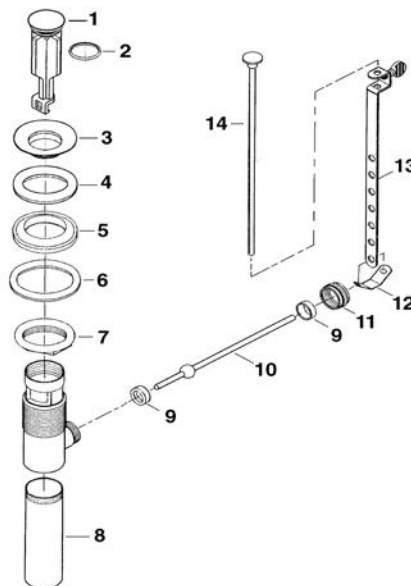

0597

SUPPLYWORKS POP-UP ASSY. FOR ACCENT LAVATORY FAUCETS

ITEM KEY	CAT. NO.	MFG NO.	DESCRIPTION
1	702282	PP301-C	POP-UP STOPPER
2	807933	1-022	STOPPER O-RING
4	USE 124020	PP705	RUBBER WASHER
5	USE 124020	PP706	MACK GASKET
6	USE 124020	PP707	FRICTION RING
7	USE 124020	PP303	LOCKNUT
8	807686	2114PC	1-1/4" X 4" T.O.E. TUBE
9	703553	PP210	BALL ROD WASHER
10	703561	RP0020	BALL ROD
11	703579	PP306	BALL ROD NUT
12	703587	08-1006.	SPRING CLIP
13	703595	013099-L	STRAP W/SCREW
14	703603	013099-M	LIFT ROD W/KNOB
COMPLETE FITTING			
15	124020		COMPLETE POP-UP ASSY.

*S/O = SPECIAL ORDER ITEM