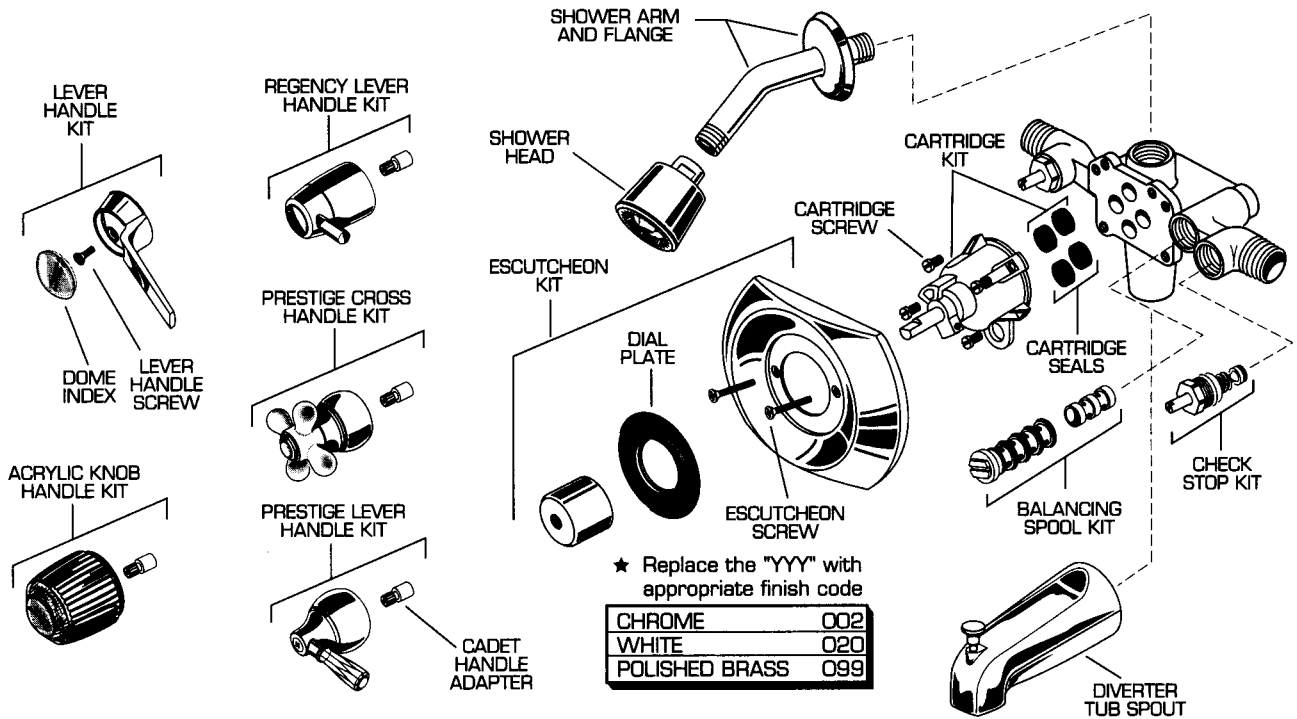

REPAIR PARTS	DESCRIPTION	PART NUMBER ★	PKG QTY
Handle Parts	Lever Handle Kit	050081-YYY0A	1
	Dome Index	043389-0070A	1
	Lever Handle Screw	044895-0070A	1
	Acrylic Knob Handle Kit	050074-0070A	1
	- Handle Screw & Washer Only	050075-0070A	1
	- Index Only	043459-0721A	1
	Regency Metal Lever Handle Kit	✦ 050076-2990A	1
	Regency Acrylic Lever Handle Kit	✦ 050077-YYY0A	1
	- Handle Screw Only for Ultramix	043543-0070A	1
	- Index Only	✦ 043383-YYY0A	1
	Prestige Cross Handle Kit	050078-YYY0A	1
	- Handle Screw Only for Ultramix	043545-0070A	1
	- Index Only	050079-YYY0A Δ	1
	Prestige Lever Handle Kit	050080-YYY0A	1
- Handle Screw Only for Ultramix	043544-YYY0A	1	
Cadet Handle Adapter for Ultramix	043522-0070A	1	
Valve Parts	Cartridge Kit (incl. seals)	066269-0070A	1
	Cartridge Seals	069437-0070A	4
	Cartridge Screw	000915-0070A	4
	Check Stop Kit	010527-0070A	1
	Balancing Spool Kit	010532-0070A	1
Trim Parts	Escutcheon Kit	066270-YYY0A	1
	Shower Head	010509-YYY0A	1
	Shower Arm and Flange	023560-YYY0A	1
	Diverter Tub Spout	022635-YYY0A	1
	Diverter Tub Spout (Slip-On)	022650-YYY0A	1
	Escutcheon Screw	063938-0070A	2
	Dial Plate	050473-0070A	1

See Pages C-27, C-29, and C-31 for additional Regency and Prestige Handle Replacement Parts.

✦ Limited inventory. Please call for availability.

Δ For White faucets, replace "YYY" with "002".