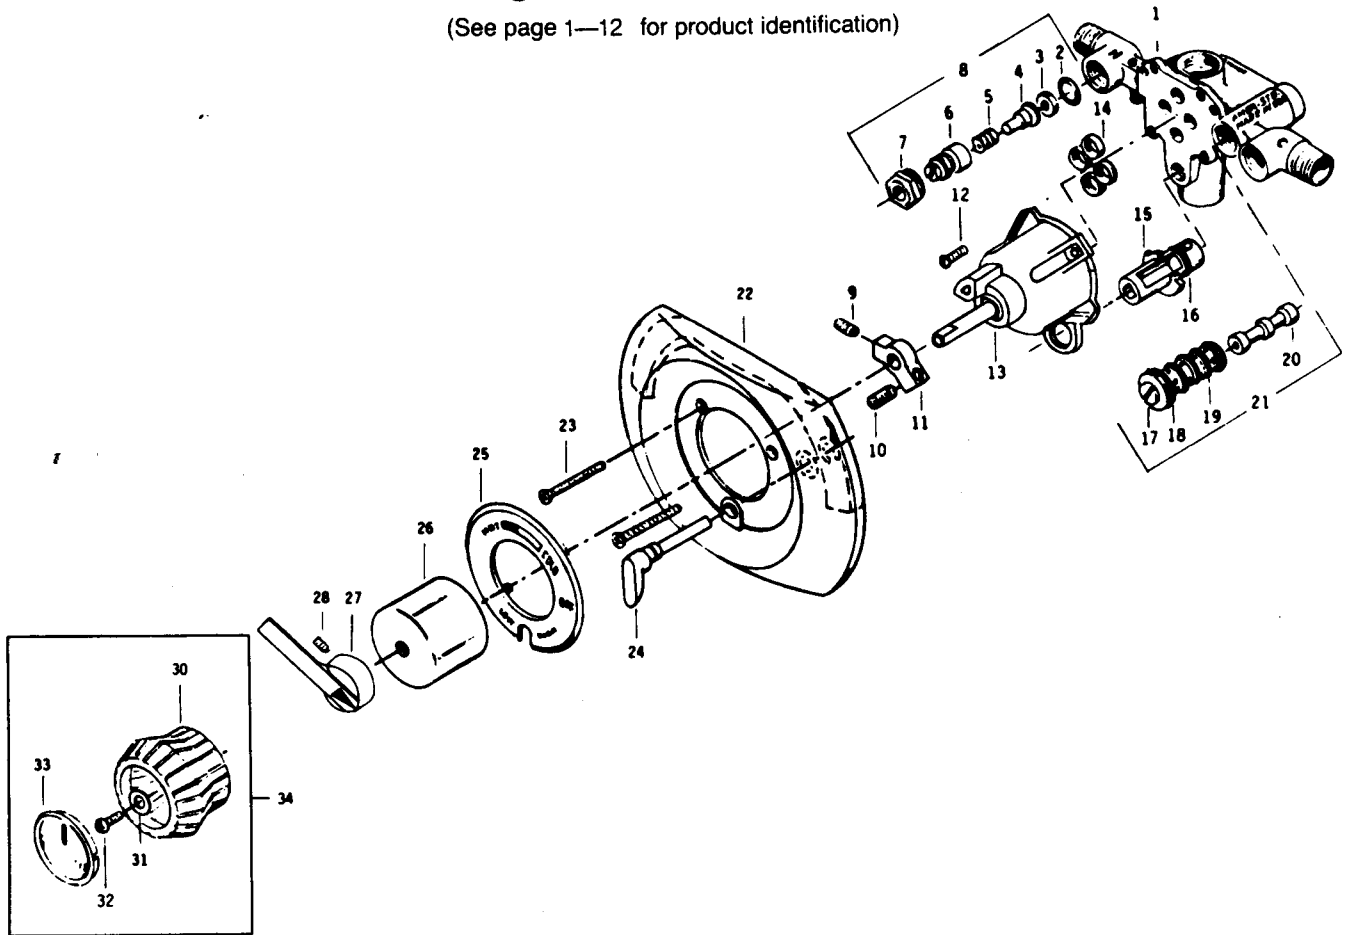

## Ultra-Mix™ Pressure Balancing Valve—1363 series

(See page 1—12 for product identification)

Item No.	Part No.	Description
1.*	10513.07	Manifold body
2.	13205.07	'O' ring
3.	10531.07	Seat washer
4.	10530.07	Poppet stem
5.	818.27	Spring
6.	10528.07	Stem
7.	10529.07	Stem nut
8.	10527.07	Check stop S/A
9.	10520.07	Set screw
10.	70342.07	Set screw
11.	10521.04	Stop ring
12.	915.17	Screw
13.	10515.04	Cartridge S/A
14.	69437.07	Cartridge seals
15.	10526.07	Volume control shaft
16.	1799.07	'O' ring
17.*	10534.07	Sleeve
18.	1609.07	'O' ring
19.	59225.07	'O' ring
20.*	10535.07	Spool

Item No.	Part No.	Description
21.	10532.07	Sleeve S/A
22.	10536.02	Escutcheon S/A — includes dial plate and volume control lever
23.	63938.02	Escutcheon screws
24.	10884.02	Volume control lever
25.	10881.07	Dial plate
26.	10540.02	Cartridge cover
27.	10889.02	Lever handle S/A — includes set screw
28.	37957.09	Set screw
29.	27816.07	Plug
30.	10883.07	Crystalline handle
31.	94.27	Washer
32.	170.02	Screw
33.	10885.0721	Index button
34.	68614.02	Handle S/A