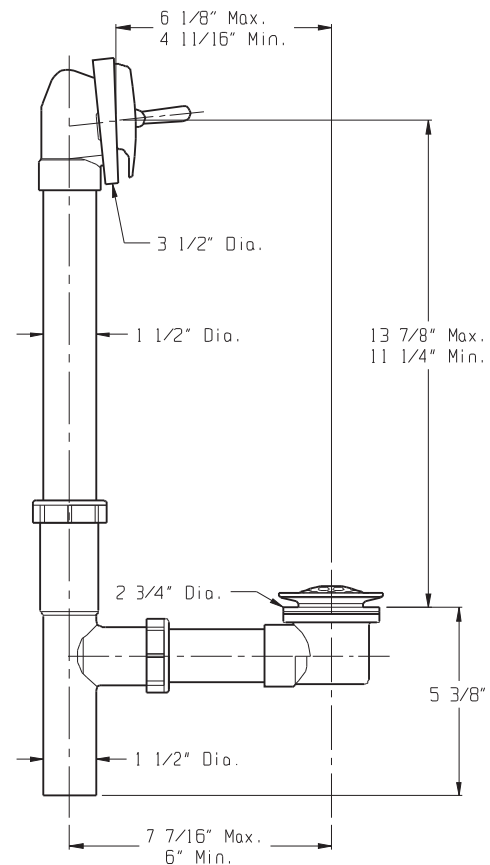

Features:

- Fits most tubs 14" to 16" high
- 1-1/2" plastic tubing in PVC
- Patented adjustable self-retaining rubber head gasket
- Patented pre-adjustable linkage
- Cast brass shoe plug
- Extra long plunger stroke
- Lubricated cast brass plunger
- Chrome plated stamped brass domed strainer
- Heavy duty, highly polished face plate
- Partially assembled in carton
- Compartmentalized packaging
- Available in Chrome, Polished Brass

Standards & Certifications:

- IAPMO/cUPC

Catalog Numbers:

41-510 PVC (Chrome)

81-517 PVC (Polished Brass)

Prefixes Available:

None

Suffixes Available:

None

Job Name	
Date	
Model Specified	
Quantity	
Customer	
Contractor	
Architect/engineer