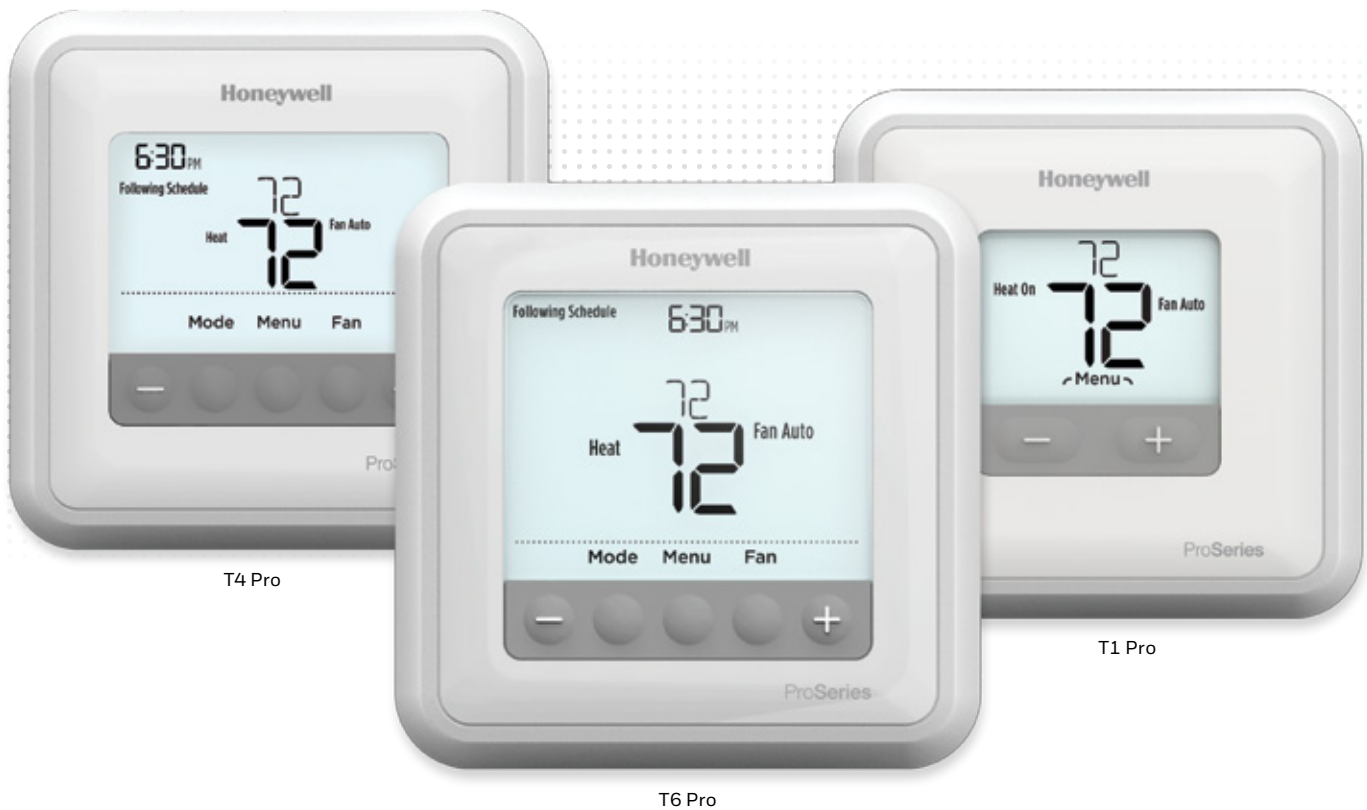

Introducing
THE NEW STANDARD FOR SIMPLE

T4 Pro

T6 Pro

T1 Pro

Honeywell T Series

The Honeywell T Series is a portfolio of non-connected and Wi-Fi connected thermostats designed with contractors in mind. With an interface you know, features you trust and the Honeywell quality you depend on in a sleek new aesthetic, the non-connected T Series thermostats are setting the new standard for simple.

The T Series features a snap-together design that enables you to easily move customers from a non-connected to a connected thermostat when they're ready for Wi-Fi – without having to remove the connector and cover plate.*