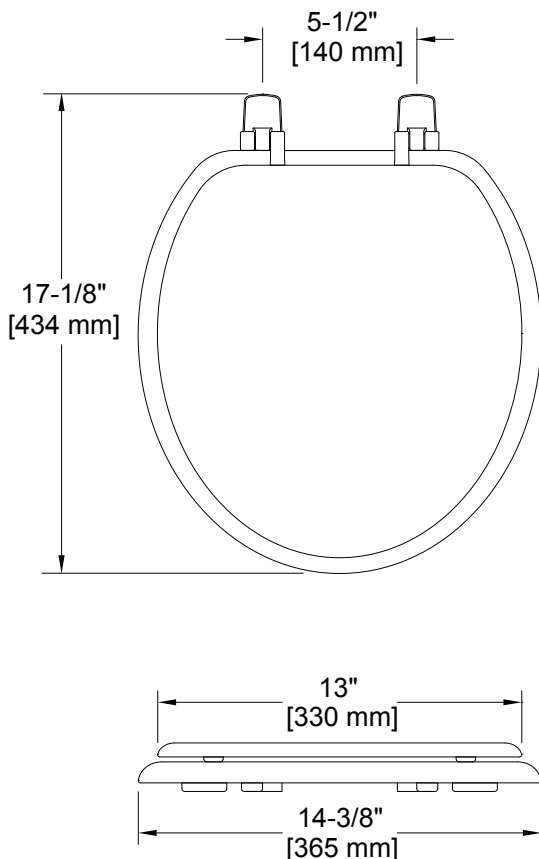

Available Models

Color	Model
White	202034
Bone	202037